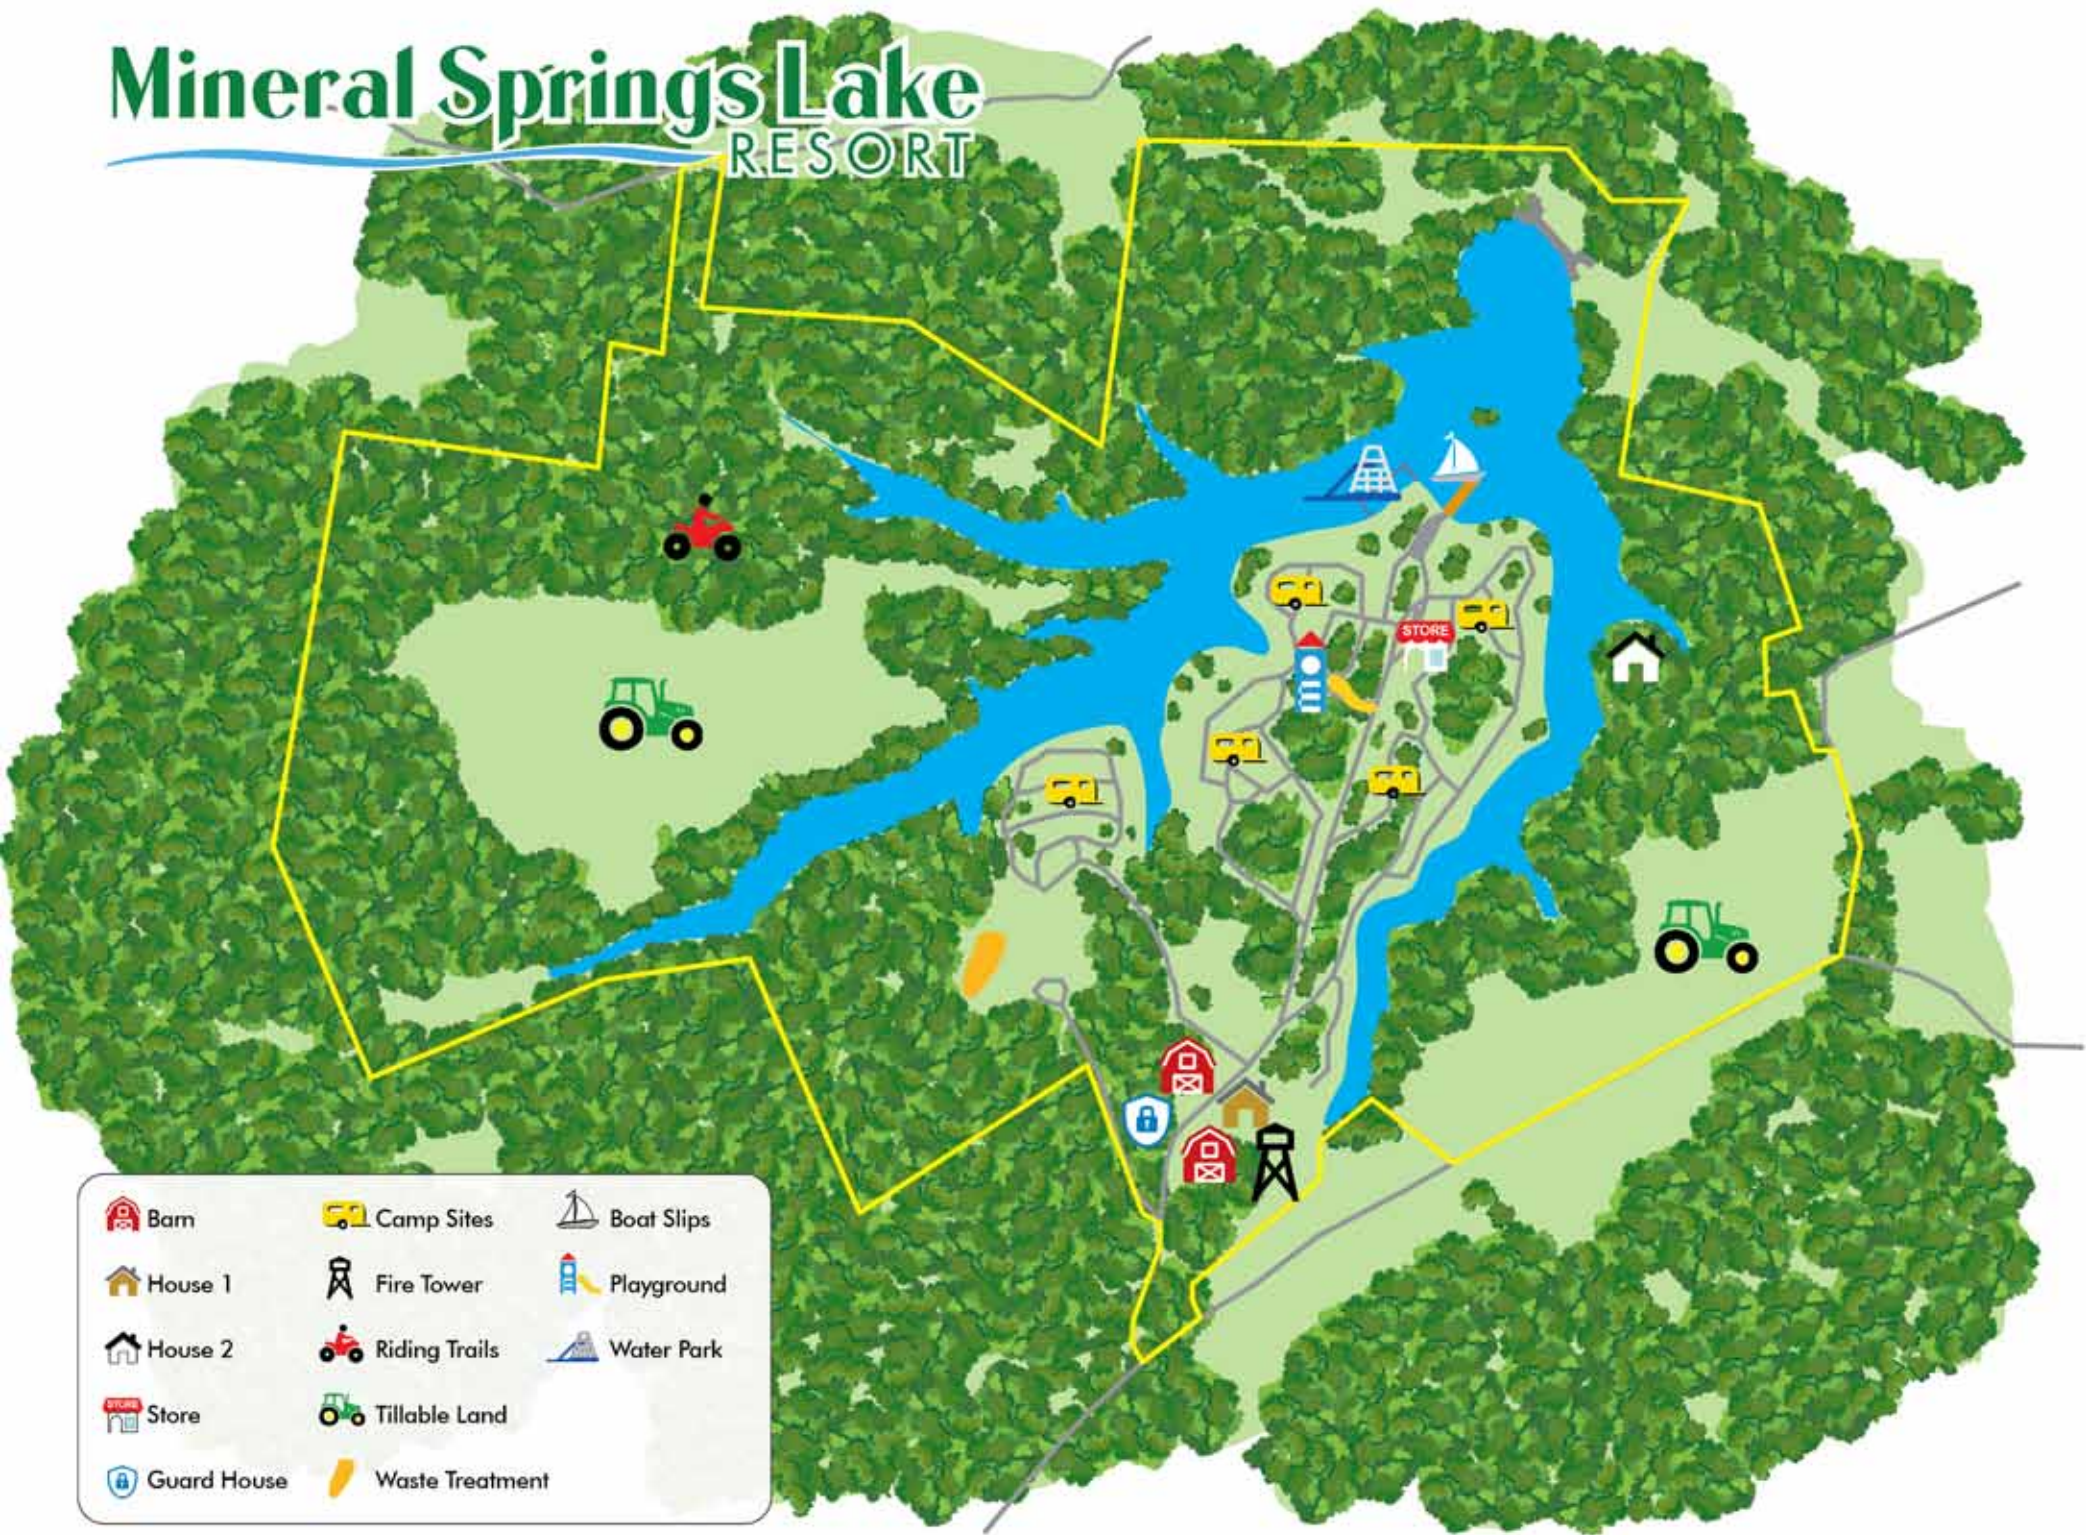

Mineral Springs Lake

RESORT

- | | | |
|-------------|-----------------|------------|
| Barn | Camp Sites | Boat Slips |
| House 1 | Fire Tower | Playground |
| House 2 | Riding Trails | Water Park |
| Store | Tillable Land | |
| Guard House | Waste Treatment | |